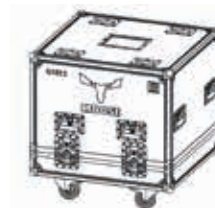

ΒΑΣΕΙΣ-ΚΡΕΜΑΣΤΙΚΑ

> FC4LA28	
Flight Case for LA21 line array, holds up to 4 MOOSE LA21, Adam Hall quality standards	
> FC4LA21	
Flight Case for LA21 line array, holds up to 4 MOOSE LA21, Adam Hall quality standards	
> FC4LA10	
Flight Case for LA10 line array, holds up to 4 MOOSE LA10, Adam Hall quality standards	
> FC4LA12	
Flight Case for LA12 line array, holds up to 4 MOOSE LA12, Adam Hall quality standards	
> FCG1810	
Flight Case for G1810 subWOOFER , holds up to 1 MOOSE G1810, Adam Hall quality standards	
> FCG1812	
Flight Case for G1812 subWOOFER , holds up to 1 MOOSE G1812, Adam Hall quality standards	
> FCG218	
Flight Case for G218 subWOOFER , holds up to 1 MOOSE G218, Adam Hall quality standards	
> FCG212	
Flight Case for G212 subWOOFER , holds up to 1 MOOSE G212, Adam Hall quality standards	
> FC2C12	
Flight Case for C12 subWOOFER , holds up to 2 MOOSE C12, Adam Hall quality standards	

> FC2C15

Flight Case for C15 subWOOFER , holds up to 2 MOOSE C15, Adam Hall quality standards

> FC2M12

Flight Case for DUAL M12 speaker, holds up to 2 MOOSE M12, Adam Hall quality standards

> FC2M15

Flight Case for DUAL M15 speaker, holds up to 2 MOOSE M15, Adam Hall quality standards

> FLOUD

Flight Case for LOUD system, holds up to 1 MOOSE LOUD15 and 4 MOOSE LOUD205, Adam Hall quality standards

IMA
AUDIO LIGHTING

Πωλήσεις και τεχνική υποστήριξη

www.ima.gr

Καποδιστρίου 12, Πλ. Κάνιγγος, Αθήνα