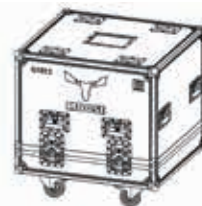

ΒΑΣΕΙΣ-ΚΡΕΜΑΣΤΙΚΑ

> FC4LA28	
Flight Case for LA21 line array, holds up to 4 MOOSE LA21, Adam Hall quality standards	
> FC4LA21	
Flight Case for LA21 line array, holds up to 4 MOOSE LA21, Adam Hall quality standards	
> FC4LA10	
Flight Case for LA10 line array, holds up to 4 MOOSE LA10, Adam Hall quality standards	
> FC4LA12	
Flight Case for LA12 line array, holds up to 4 MOOSE LA12, Adam Hall quality standards	
> FCG1810	
Flight Case for G1810 subWOOFER , holds up to 1 MOOSE G1810, Adam Hall quality standards	
> FCG1812	
Flight Case for G1812 subWOOFER , holds up to 1 MOOSE G1812, Adam Hall quality standards	
> FCG218	
Flight Case for G218 subWOOFER , holds up to 1 MOOSE G218, Adam Hall quality standards	
> FCG212	
Flight Case for G212 subWOOFER , holds up to 1 MOOSE G212, Adam Hall quality standards	
> FC2C12	
Flight Case for C12 subWOOFER , holds up to 2 MOOSE C12, Adam Hall quality standards