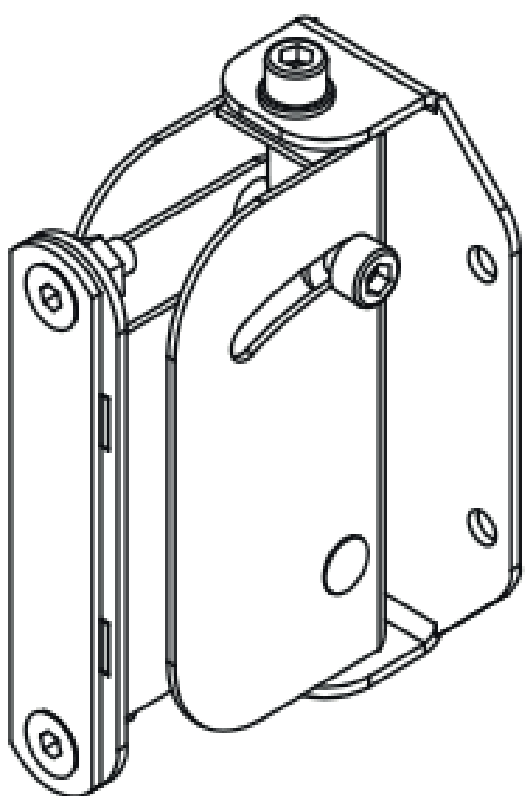

IMA

AUDIO LIGHTING

Price List
2022-....

MOOSE

ΒΑΣΕΙΣ-ΚΡΕΜΑΣΤΙΚΑ

ΒΑΣΕΙΣ-ΚΡΕΜΑΣΤΙΚΑ

> FL-G1810		
Flying / stacking bar for LA10 array systems		
> FL-G18N		
Flying / stacking bar for LA12 LA28 LA88 array systems		
> FL-G1821		
Flying / stacking bar for LA21 array systems		
> DOLLY-LA		
Transport Dolly designed to suite ALL line array speakers		
> FS-LOUD205		
Pole mount support for LOUD205 speaker		
> FL-LOUD15		
Flying bar for LOUD system, LOUD15		

> T803 EXTENDER		
Height extender (500mm) for T803 column (LANE1400 system)		
> FL-T406		
Flying bar for T406 speaker		
> FH-MPS12 / 15		
Horizontal Fly bar for MPS12 and MPS15 speakers		
> FV-MPS12 / 15		
> WB10		
"U" Wall mount bracket for DUAL C10, for vertical installation		
> WB10H		
"U" Wall mount bracket for DUAL C10, for horizontal installation		
> WB4		
"U" Wall mount bracket for i4, for vertical and horizontal installation, 22, 5° tilt		
> WB5		
"U" Wall mount bracket for i5, for vertical and horizontal installation, 22, 5° tilt		

ΒΑΣΕΙΣ-ΚΡΕΜΑΣΤΙΚΑ

> WB6		
"U" Wall mount bracket for i6, for vertical and horizontal installation, 22, 5° tilt		
> WB8		
"U" Wall mount bracket for i8, for vertical and horizontal installation, 22, 5° tilt		
> WB205H		
"U" Wall mount bracket for I205, for horizontal installation		
> WB205V		
"U" Wall mount bracket for I205, for vertical installation		
> PMA205		
Pole mount adapter for I205, together with the WB205V		
> WSI4		
Wall bracket suited for i4, swivel and tilt (30°), vertical and horizontal installation		
> WSI		
Wall & Ceiling bracket suited for i5 / i6 / i8, swivel and tilt (30°), vertical and horizontal installation		
> WSM		
Wall & Ceiling bracket suited for T803 (LANE1400 system), swivel and tilt (16°), vertical position		